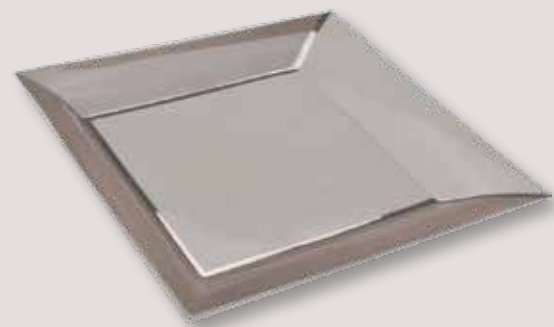

Tray Decò
2 sizes available
cm 26,5 x 26,5 + 32,5 x 32,5