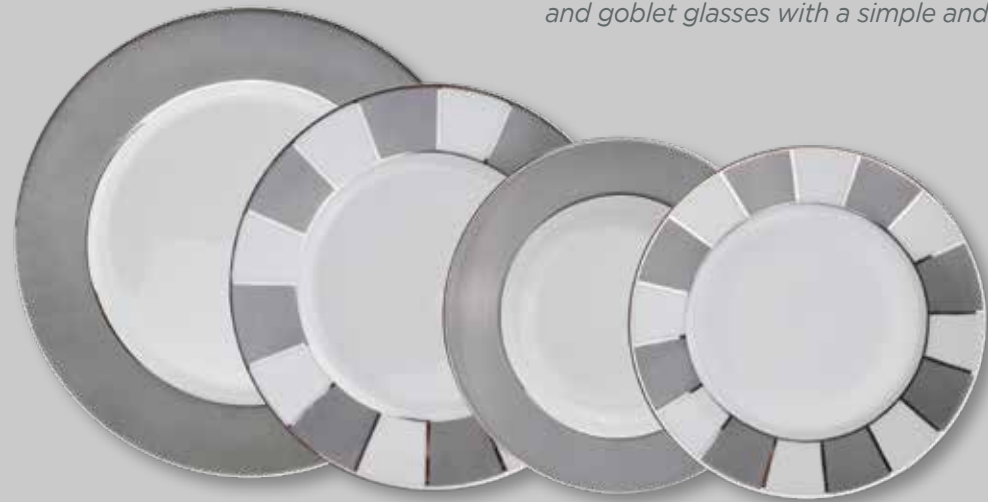

Presentation Plate
cm 31

Dinner plate
cm 26,5

Soup plate
cm 21,5

Dessert plate
cm 22