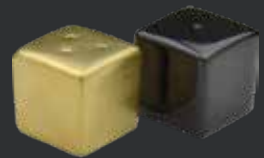

# Trianon

Flowerpot Decò  
Height cm 28

Arabic coffee set  
6 coffee cup  
1 coffee pot  
tray diam cm 30

Table cloth finely embroidered  
with gold threads  
Available in both white and black linen

Change tray Oceano  
cm 22 x 22