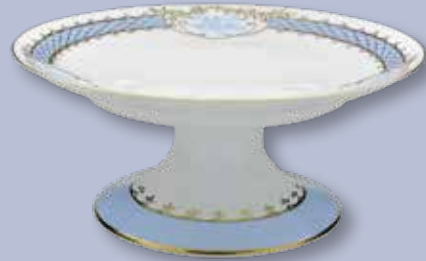

Our hand-painted decorations and the very wide range of colors available, provide our customers with fully customizable designs and table color schemes.

We perfectly match our porcelains with hand embroidered tablecloths, glasses and flatware taking inspiration from interior designs or, for an even more customized service, based on furniture projects or existing furniture.

# Index

- 
- A hand is shown painting a decorative pattern on a white plate. The pattern consists of a series of connected, stylized floral or scroll-like motifs. The hand is holding a brush and applying a light brown or tan color to the design. The background is a soft, out-of-focus light color.
- 4 **Classic**
  - 6 *Princesse*
  - 8 *Delizia*
  - 10 *Corolle*
  - 12 *Edera*
  - 14 *Trianon*
  - 16 *Moresco*
  - 18 *Palace & gold rim*
  - 20 *Palace*
  - 22 *Platinum double rim ...*
  - 24 *Forget me nots & shades*
  - 26 *Forget me nots*
  - 28 *Papillon*
  - 30 *Elite*
  - 32 *Arcade*
  
  - 34 **Conterporary**
  - 36 *Bamboo*
  - 38 *Palm tree*
  - 40 *Ibiscus*
  - 42 *Gerbera*
  - 44 *Floreale*
  - 46 *Cavalier*
  - 48 *Rainbow Taupe & platinum*
  - 50 *Rainbow - Vienna*
  - 52 *Rainbow - Mazarin & Parigi*
  - 54 *Radius*
  - 56 *Paralleli*
  - 58 *Platinum dots*
  - 60 *Mare*
  - 62 *Yacht table*

*Classic*

Flowerpot Turmaline  
3 sizes available height  
cm 27 - 37 - 43

Fruit stand Diam cm 32

Covered flowerpot  
3 sizes available height  
cm 32 - 38 - 42

Rectangular ashtray  
cm 20,5 x 16

Hinged box Luneville  
cm 29 x 20