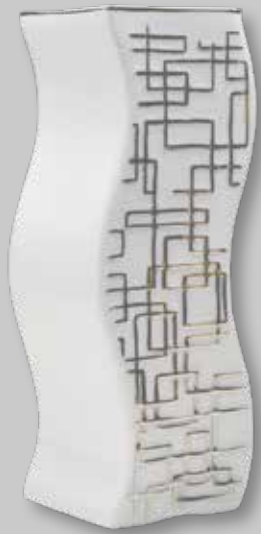

## Shape Mazarin

Precious Limoges porcelain hand painted in geometric decoration in combination with flat plate mono color grey band and platinum thread.

Flowerpot Esse  
Height cm 30,5

Rectangular ashtray  
cm 20,5 x 16