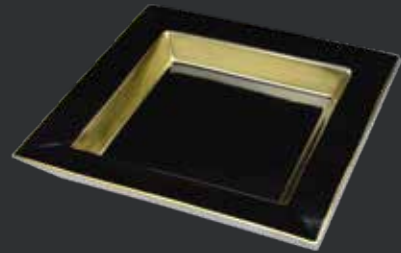

# Index

- 
- A hand is shown painting a decorative pattern on a white plate. The pattern consists of a series of connected, stylized floral or scroll-like motifs. The hand is holding a brush and applying a light brown or tan color to the design. The background is a soft, out-of-focus light color.
- 4 **Classic**
  - 6 *Princesse*
  - 8 *Delizia*
  - 10 *Corolle*
  - 12 *Edera*
  - 14 *Trianon*
  - 16 *Moresco*
  - 18 *Palace & gold rim*
  - 20 *Palace*
  - 22 *Platinum double rim ...*
  - 24 *Forget me nots & shades*
  - 26 *Forget me nots*
  - 28 *Papillon*
  - 30 *Elite*
  - 32 *Arcade*
  
  - 34 **Conterporary**
  - 36 *Bamboo*
  - 38 *Palm tree*
  - 40 *Ibiscus*
  - 42 *Gerbera*
  - 44 *Floreale*
  - 46 *Cavalier*
  - 48 *Rainbow Taupe & platinum*
  - 50 *Rainbow - Vienna*
  - 52 *Rainbow - Mazarin & Parigi*
  - 54 *Radius*
  - 56 *Paralleli*
  - 58 *Platinum dots*
  - 60 *Mare*
  - 62 *Yacht table*

# Trianon

Flowerpot Decò  
Height cm 28

Arabic coffee set  
6 coffee cup  
1 coffee pot  
tray diam cm 30

Table cloth finely embroidered  
with gold threads  
Available in both white and black linen

Change tray Oceano  
cm 22 x 22