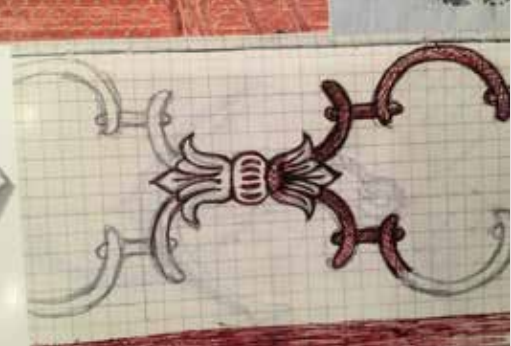

The project